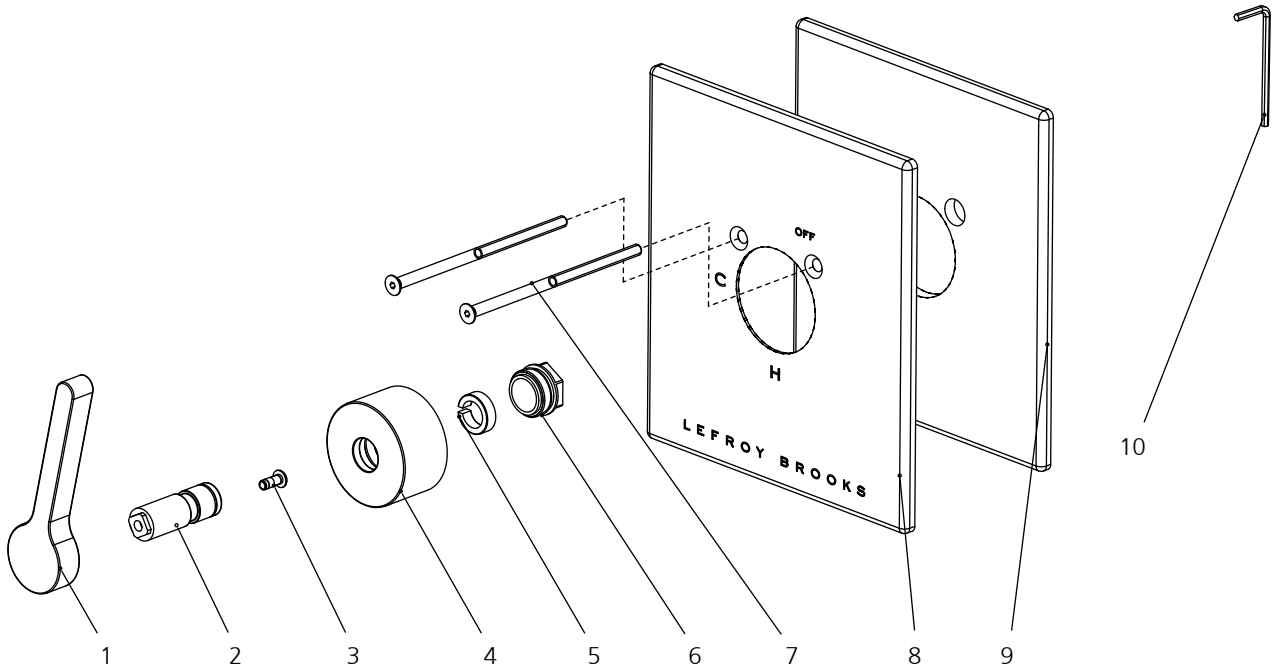

**DIMENSIONAL DATA SHEET**

DATE: 30 December 2009

No: A667270

©COPYRIGHT 2009. CHRISTO LEFROY BROOKS. ALL RIGHTS RESERVED.

DIMENSIONS IN INCHES & MILLIMETRES

WHILST EVERY EFFORT IS MADE TO ENSURE THE ACCURACY OF THESE DATA SHEETS THEY ARE SUBJECT TO CHANGE WITHOUT NOTICE AS PART OF THE COMPANY'S PRODUCT DEVELOPMENT PROCESS

# K1-4301

SINGLE LEVER PRESSURE BALANCE TRIM ONLY, TO SUIT K1-4100 ROUGH

- 1 Handle (069699)
- 2 Stem extension (110407)
- 3 Screw (008154)
- 4 Canopy (018958)
- 5 Clip (012242)
- 6 Adaptor (067897)
- 7 Screw (008034)
- 8 Front plate (006506-51)
- 9 Seal (068328)
- 10 Allen wrench (031000)