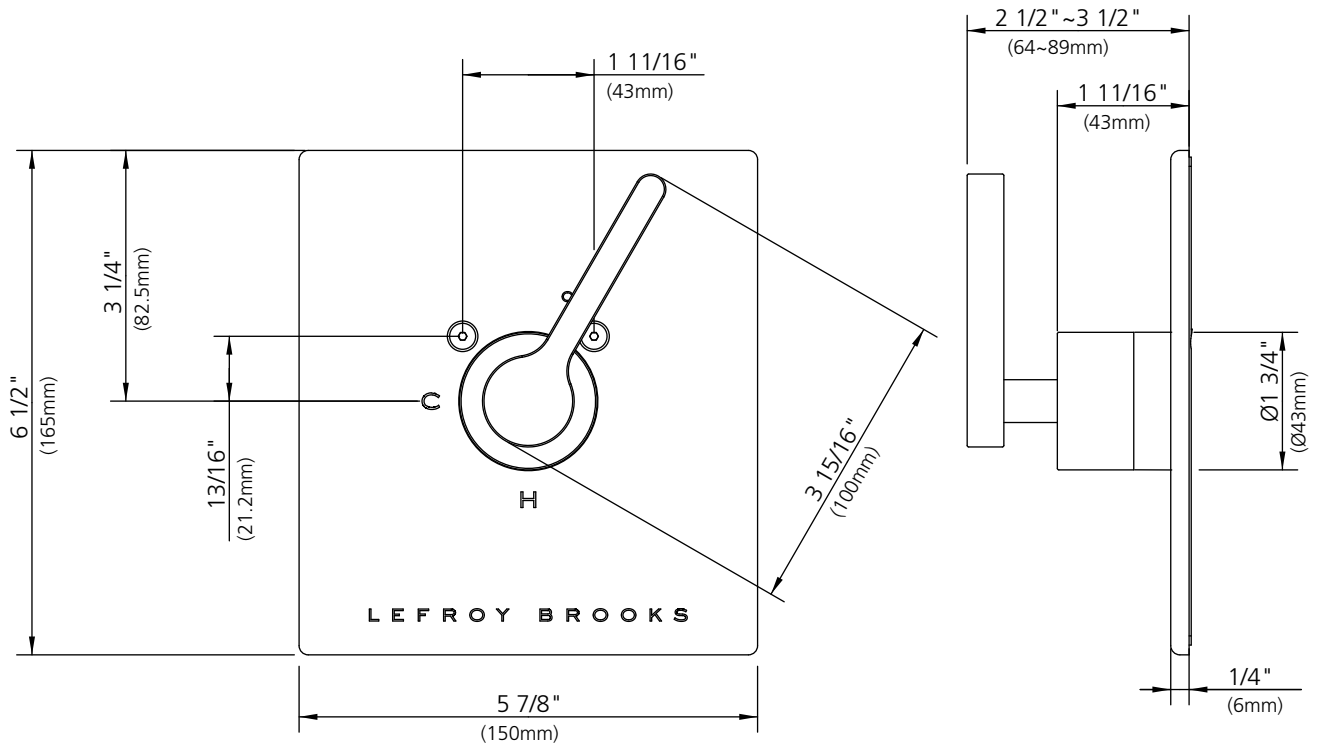

**LEFROY BROOKS**

1 8 2 8 T R O U T M A N S T R E E T  
R I D G E W O O D N E W Y O R K N Y 1 1 3 8 5 U S A  
T: +1(718) 302 5292 F: +1(718) 302 4177

**K1-4301**

SINGLE LEVER PRESSURE BALANCE TRIM ONLY,  
TO SUIT K1-4100 ROUGH

**DIMENSIONAL DATA SHEET**

DATE: 30 December 2009

No: A667270

©COPYRIGHT 2009. CHRISTO LEFROY BROOKS. ALL RIGHTS RESERVED.

DIMENSIONS IN INCHES & MILLIMETRES

WHILST EVERY EFFORT IS MADE TO ENSURE THE ACCURACY OF THESE DATA SHEETS THEY ARE SUBJECT TO CHANGE WITHOUT NOTICE AS PART OF THE COMPANY'S PRODUCT DEVELOPMENT PROCESS

# K1-4301

SINGLE LEVER PRESSURE BALANCE TRIM ONLY, TO SUIT K1-4100 ROUGH

- 1 Handle (069699)
- 2 Stem extension (110407)
- 3 Screw (008154)
- 4 Canopy (018958)
- 5 Clip (012242)
- 6 Adaptor (067897)
- 7 Screw (008034)
- 8 Front plate (006506-51)
- 9 Seal (068328)
- 10 Allen wrench (031000)